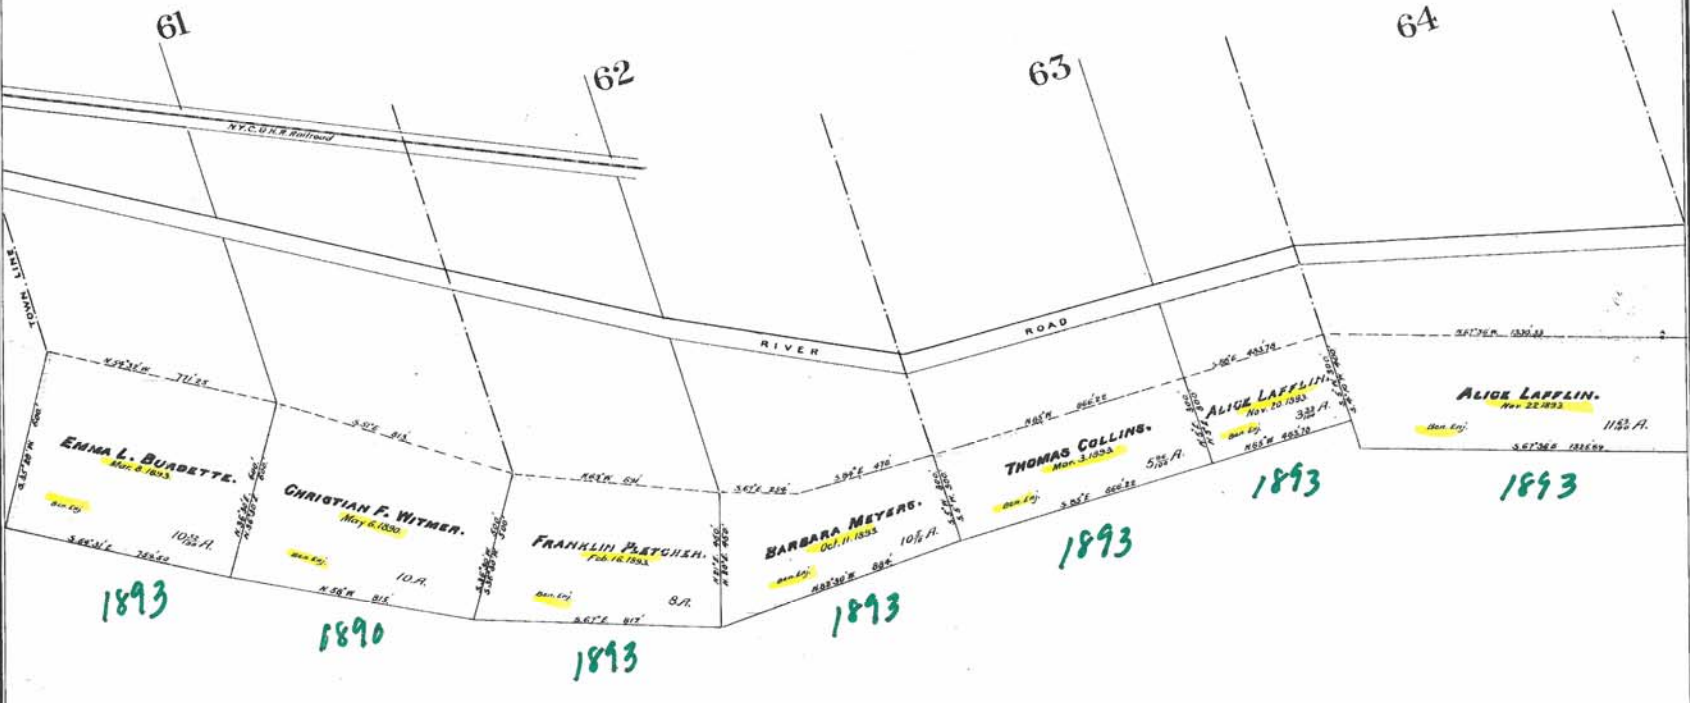

W H E A T F I E L D

N I A G A R A R I V E R

MAP 5 - Historic Underwater Land Grants

Scale 700 feet to one inch.

Niagara County

W H E A T F I E L D

61

62

63

64

N.Y.C. & N.E. Railroad

RIVER ROAD

N I A G A R A R I V E R

Scale 200 feet to one inch.

W H E A T F I E L D

Wheatfield
68

N.T.

69

70

71

1897

1893

1893

1890

1889

1877

N I A G A R A

R I V E R

Scale 200 Feet to one inch.