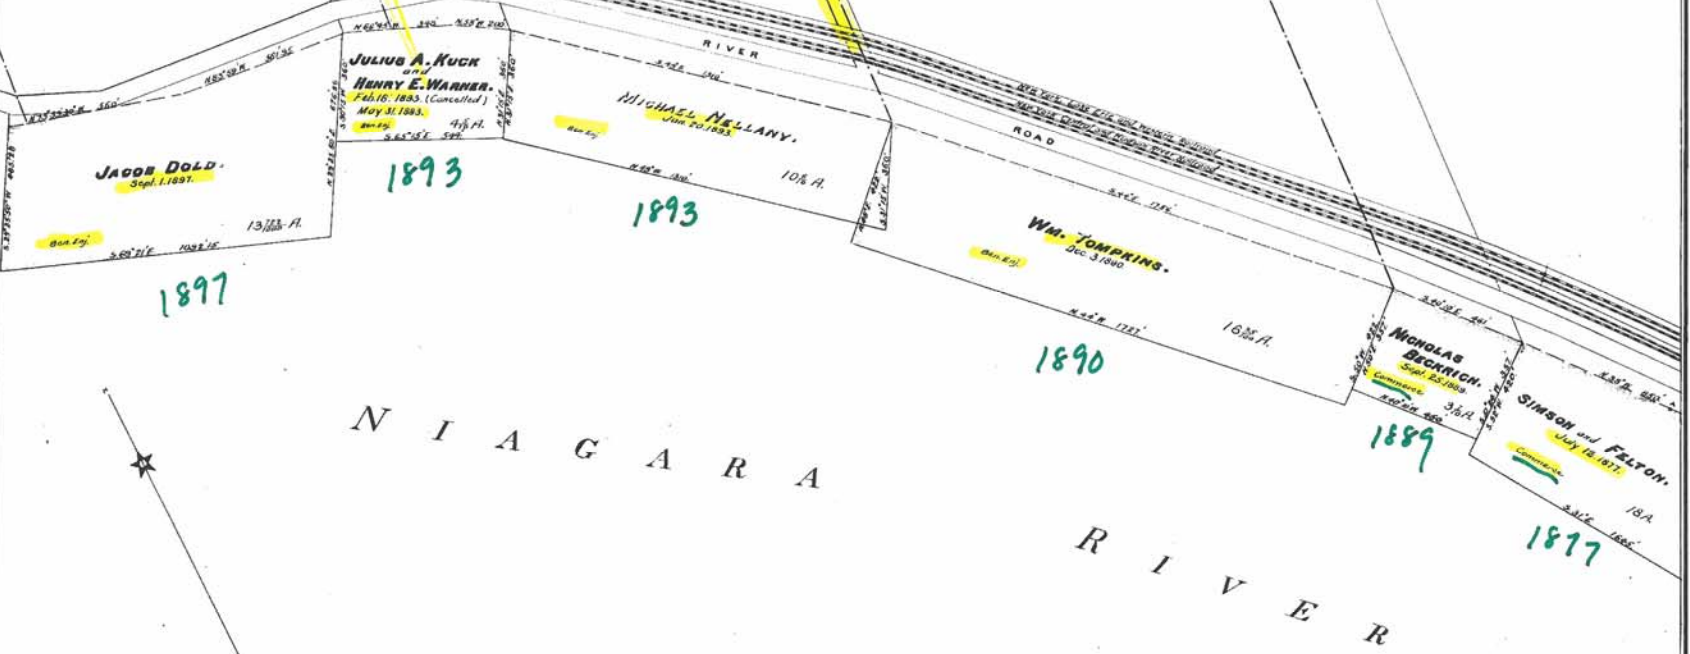

W H E A T F I E L D

N I A G A R A R I V E R

MAP 5 - Historic Underwater Land Grants

Scale 700 feet to one inch.

Niagara County

W H E A T F I E L D

61

62

63

64

N.Y.C. & N.E. Railroad

RIVER ROAD

N I A G A R A R I V E R

Scale 200 feet to one inch.

W H E A T F I E L D

Wheatfield
68

N.T.

69

70

71

1897

1893

1893

1890

1889

1877

N I A G A R A

R I V E R

Scale 200 Feet to one inch.